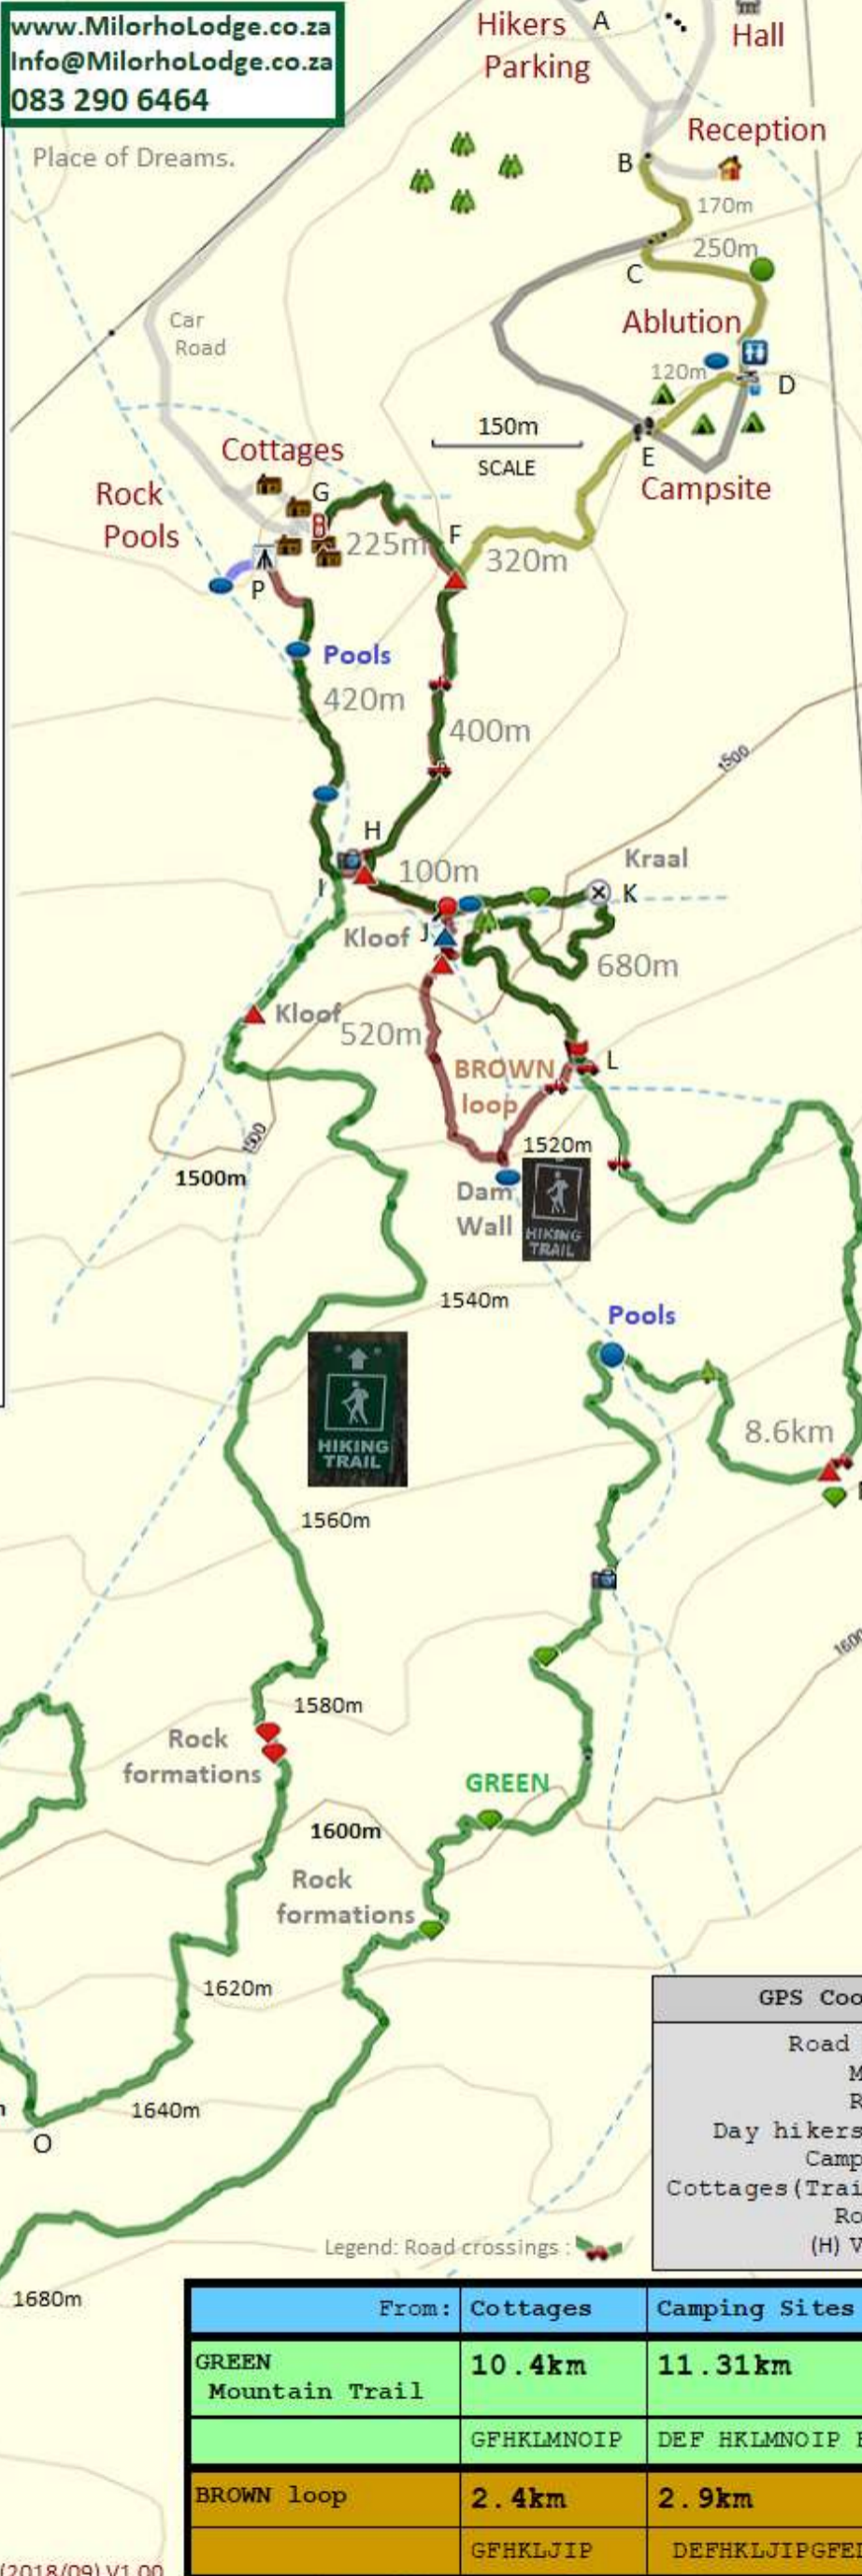

M MILORHO LODGE

www.MilorhoLodge.co.za
 info@MilorhoLodge.co.za
 083 290 6464

GPS Coordinates	SDD MM SS.s	EDD MM SS.s
Road Turn-off	S25 50 02.0	E27 23 40.6
Main gate	S25 50 08.2	E27 23 42.5
Reception	S25 50 18.7	E27 23 39.1
Day hikers Parking	S25 50 10.5	E27 23 38.8
Camping Site	S25 50 24.2	E27 23 36.4
Cottages (Trail begin)	S25 50 21.9	E27 23 19.4
Rock Pools	S25 50 21.9	E27 23 15.1
(H) Viewpoint	S25 50 31.7	E27 23 14.0

From:	Cottages	Camping Sites	Day Hikers
GREEN Mountain Trail	10.4km	11.31km	12.47km
	GFHKLMOIP	DEF HKLMNOIP FED	ABCD EF HKLMNOIP GFEDCBA
BROWN loop	2.4km	2.9km	4.05km
	GFHKLJIP	DEFHKLJIPGFED	ABCD EFHKLJIPGFED DCBA