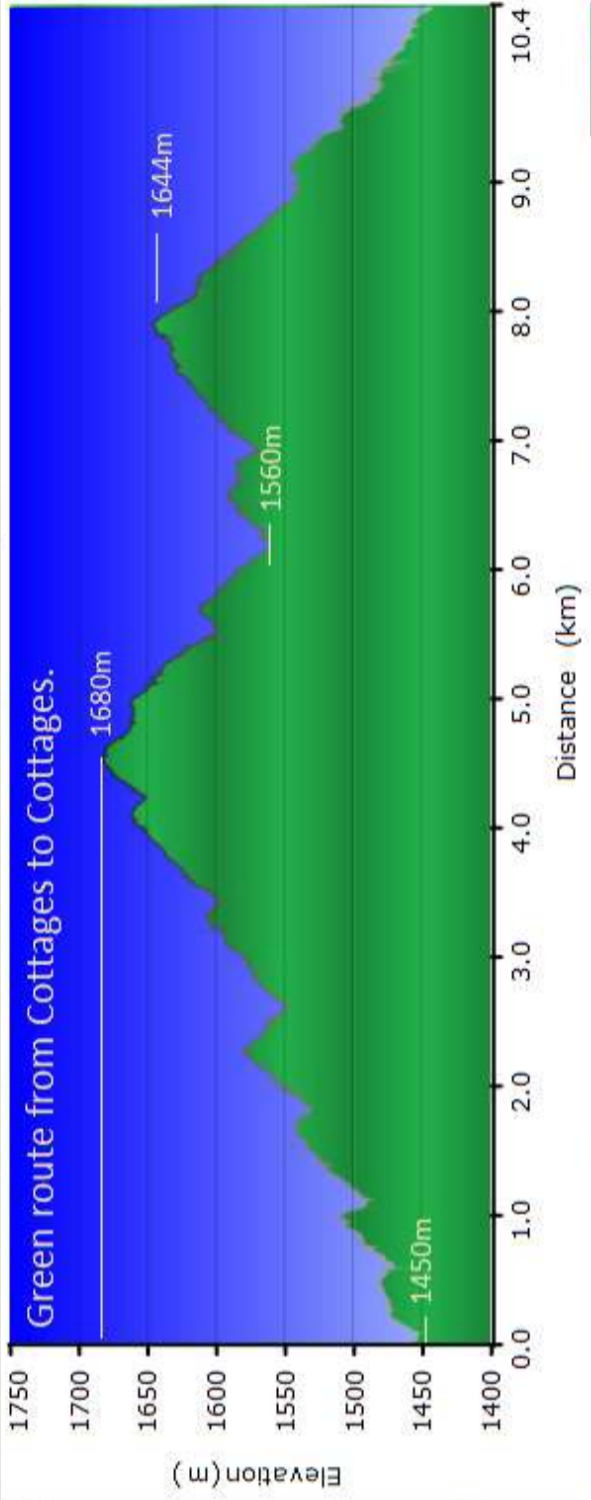

M MILORHO LODGE

www.MilorhoLodge.co.za
 info@MilorhoLodge.co.za
 083 290 6464

GPS Coordinates	SDD MM SS.s	EDD MM SS.s
Road Turn-off	S25 50 02.0	E27 23 40.6
Main gate	S25 50 08.2	E27 23 42.5
Reception	S25 50 18.7	E27 23 39.1
Day hikers Parking	S25 50 10.5	E27 23 38.8
Camping Site	S25 50 24.2	E27 23 36.4
Cottages (Trail begin)	S25 50 21.9	E27 23 19.4
Rock Pools	S25 50 21.9	E27 23 15.1
(H) Viewpoint	S25 50 31.7	E27 23 14.0

From:	Cottages	Camping Sites	Day Hikers
GREEN Mountain Trail	10.4km	11.31km	12.47km
	GFHKLMOIP	DEF HKLMNOIP FED	ABCD EF HKLMNOIP GFEDCBA
BROWN loop	2.4km	2.9km	4.05km
	GFHKLJIP	DEFHKLJIPGFED	ABCD EFHKLJIPGFED DCBA